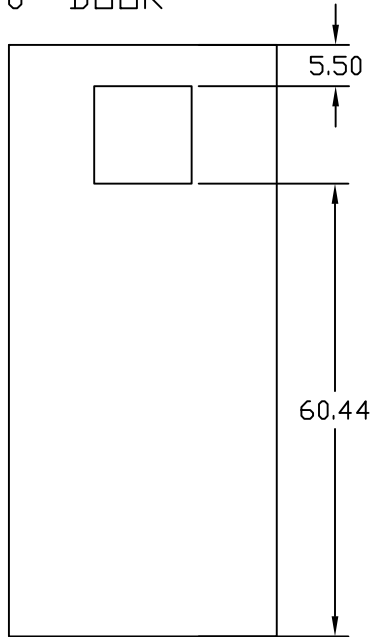

NOTE: ALL DIMENSIONS FOR
6'8" X 3'0" DOOR

LT13
GLASS-19-1/4"X56-1/4"
CUTOUT-20-1/4"X57-1/4"

LT24
GLASS-12"X12"
CUTOUT-13"X13"
LT25
DIAMOND STYLE
LT14
GLASS-16"X16"
CUTOUT-17"X17"
LT15
DIAMOND STYLE

LT16
GLASS-22"X6"
CUTOUT-23"X7"

LT29
CUTOUT-12"X12"
LOUVER

LT17
DOOR WIDTH 2'0" & 2'4"
GLASS-14"X64"
CUTOUT-15"X65"

LT18
GLASS- 15-1/2" X 39-3/8"
CUTOUT- 17" X 41"
NOTE: ODL GLASS/FRA ME SIZE

WOOD EDGE 6'8"

LITE CUTOUT DIMENSIONAL DETAIL