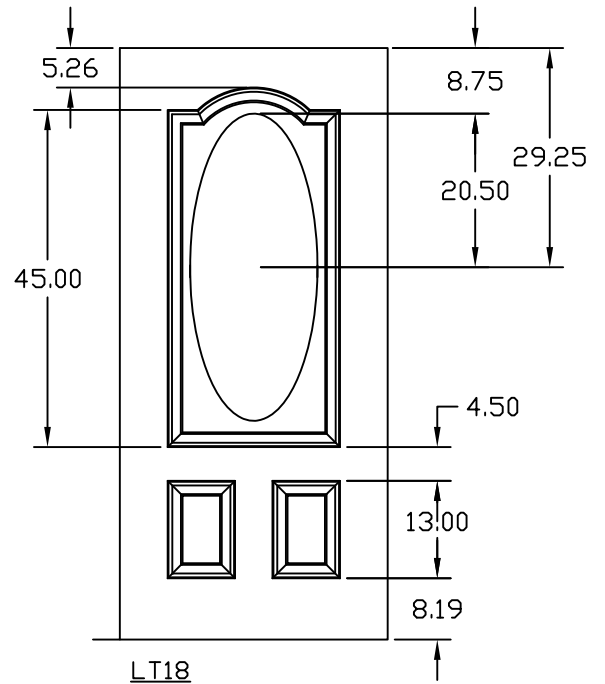

NOTE: ALL DIMENSIONS FOR
6'8" X 3'0" DOOR

LT13
GLASS-19-1/4"X56-1/4"
CUTOUT-20-1/4"X57-1/4"

LT24
GLASS-12"X12"
CUTOUT-13"X13"
LT25
DIAMOND STYLE
LT14
GLASS-16"X16"
CUTOUT-17"X17"
LT15
DIAMOND STYLE

LT16
GLASS-22"X6"
CUTOUT-23"X7"

LT29
CUTOUT-12"X12"
LOUVER

LT17
DOOR WIDTH 2'0" & 2'4"
GLASS-14"X64"
CUTOUT-15"X65"

LT18
GLASS- 15-1/2" X 39-3/8"
CUTOUT- 17" X 41"
NOTE: ODL GLASS/FRA ME SIZE

WOOD EDGE 6'8"

LITE CUTOUT DIMENSIONAL DETAIL