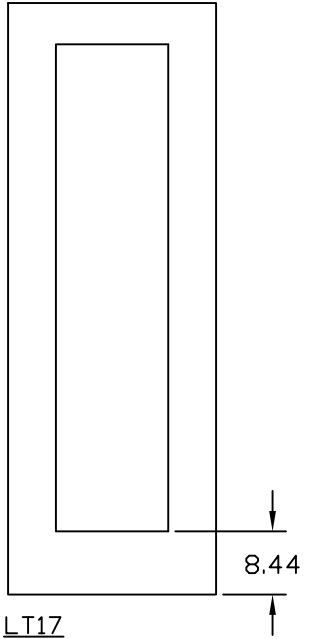

NOTE: ALL DIMENSIONS FOR
6'8" X 3'0" DOOR

LT13
GLASS-19-1/4"X56-1/4"
CUTOUT-20-1/4"X57-1/4"

LT24
GLASS-12"X12"
CUTOUT-13"X13"
LT25
DIAMOND STYLE
LT14
GLASS-16"X16"
CUTOUT-17"X17"
LT15
DIAMOND STYLE

LT16
GLASS-22"X6"
CUTOUT-23"X7"

LT29
CUTOUT-12"X12"
LOUVER

LT17
DOOR WIDTH 2'0" & 2'4"
GLASS-14"X64"
CUTOUT-15"X65"

LT18
GLASS- 15-1/2" X 39-3/8"
CUTOUT- 17" X 41"
NOTE: ODL GLASS/FRA ME SIZE

WOOD EDGE 6'8"

LITE CUTOUT DIMENSIONAL DETAIL