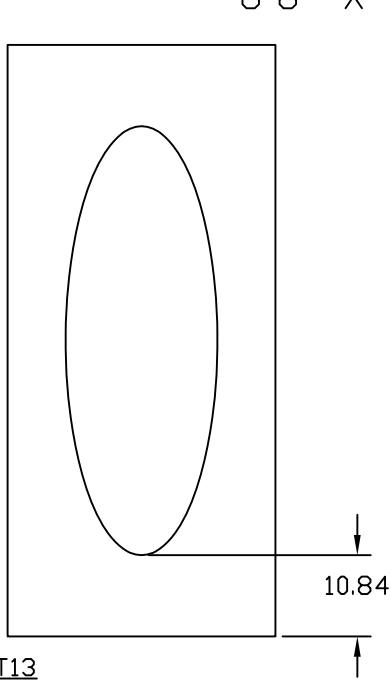

NOTE: ALL DIMENSIONS FOR
6'8" X 3'0" DOOR

LT13
GLASS-19-1/4"X56-1/4"
CUTOUT-20-1/4"X57-1/4"

LT24
GLASS-12"X12"
CUTOUT-13"X13"
LT25
DIAMOND STYLE
LT14
GLASS-16"X16"
CUTOUT-17"X17"
LT15
DIAMOND STYLE

LT16
GLASS-22"X6"
CUTOUT-23"X7"

LT29
CUTOUT-12"X12"
LOUVER

LT17
DOOR WIDTH 2'0" & 2'4"
GLASS-14"X64"
CUTOUT-15"X65"

LT18
GLASS- 15-1/2" X 39-3/8"
CUTOUT- 17" X 41"
NOTE: ODL GLASS/FRA ME SIZE

WOOD EDGE 6'8"

LITE CUTOUT DIMENSIONAL DETAIL