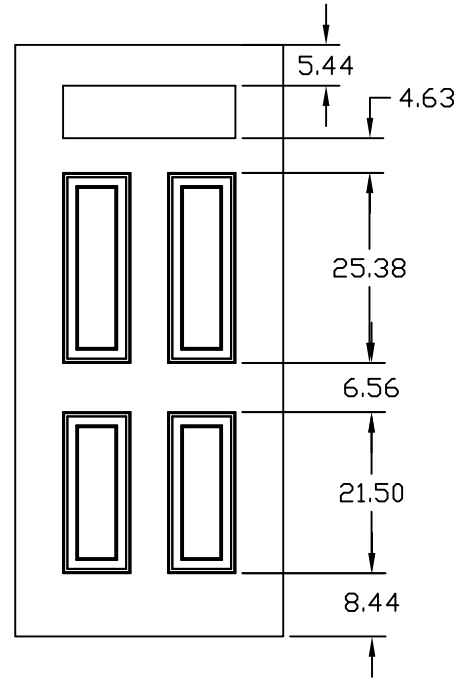

NOTE: ALL DIMENSIONS FOR
6'8" X 3'0" DOOR

LT13
GLASS-19-1/4"X56-1/4"
CUTOUT-20-1/4"X57-1/4"

LT24
GLASS-12"X12"
CUTOUT-13"X13"
LT25
DIAMOND STYLE
LT14
GLASS-16"X16"
CUTOUT-17"X17"
LT15
DIAMOND STYLE

LT16
GLASS-22"X6"
CUTOUT-23"X7"

LT29
CUTOUT-12"X12"
LOUVER

LT17
DOOR WIDTH 2'0" & 2'4"
GLASS-14"X64"
CUTOUT-15"X65"

LT18
GLASS- 15-1/2" X 39-3/8"
CUTOUT- 17" X 41"
NOTE: ODL GLASS/FRA ME SIZE

WOOD EDGE 6'8"

LITE CUTOUT DIMENSIONAL DETAIL