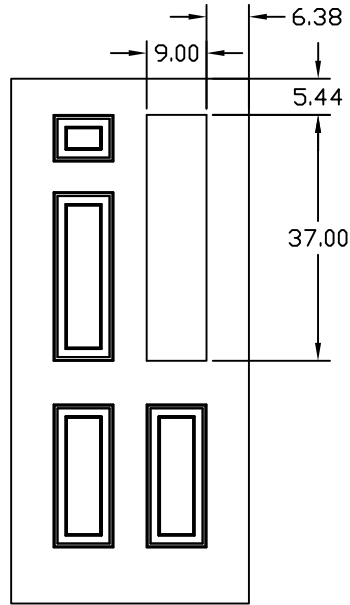

NOTE: ALL DIMENSIONS FOR
6'8" X 3'0" DOOR

LT35
GLASS-8'X36'
CUTOUT-9'X37'

LT36
GLASS-8'X36'
CUTOUT-9'X37'

LT37
GLASS-10'X10'
CUTOUT-11'X11'

LT38
GLASS-9'X37'
CUTOUT-10'X38'