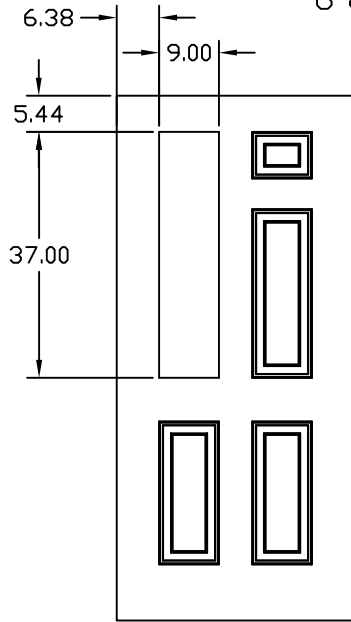

NOTE: ALL DIMENSIONS FOR
6'8" X 3'0" DOOR

LT35
GLASS-8'X36'
CUTOUT-9'X37'

LT36
GLASS-8'X36'
CUTOUT-9'X37'

LT37
GLASS-10'X10'
CUTOUT-11'X11'

LT38
GLASS-9'X37'
CUTOUT-10'X38'