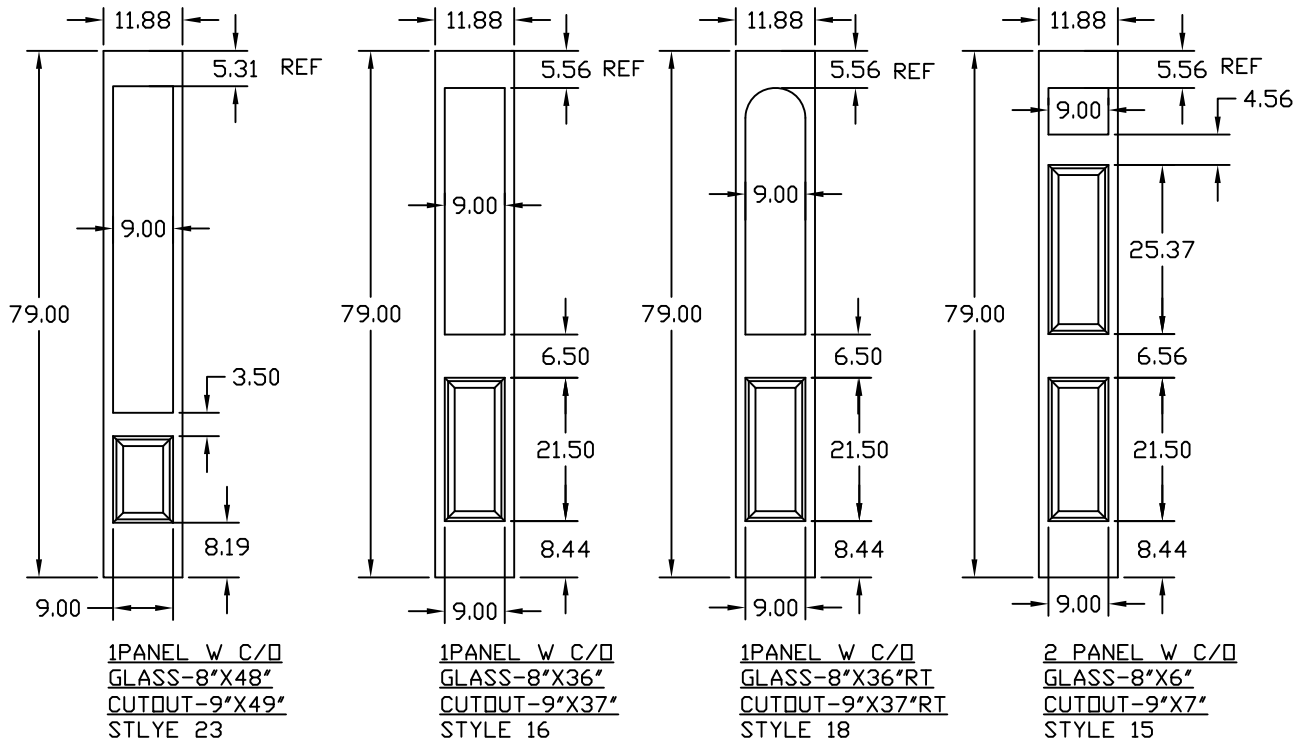

12" X 6'8" SIDELITES

NOTE:
SEE SIDELITE AVAILABILITY SHEET
FOR SIDELITE SIZE AVAILABILITY PER EMBOSSMENT

SIDELITE 6'8" LITE CUTOUT
DETAILS
24 GAUGE STEEL

DWG#	V-4
DATE	6-18-18
NAME	MJP
SECTION	V
PAGE	4