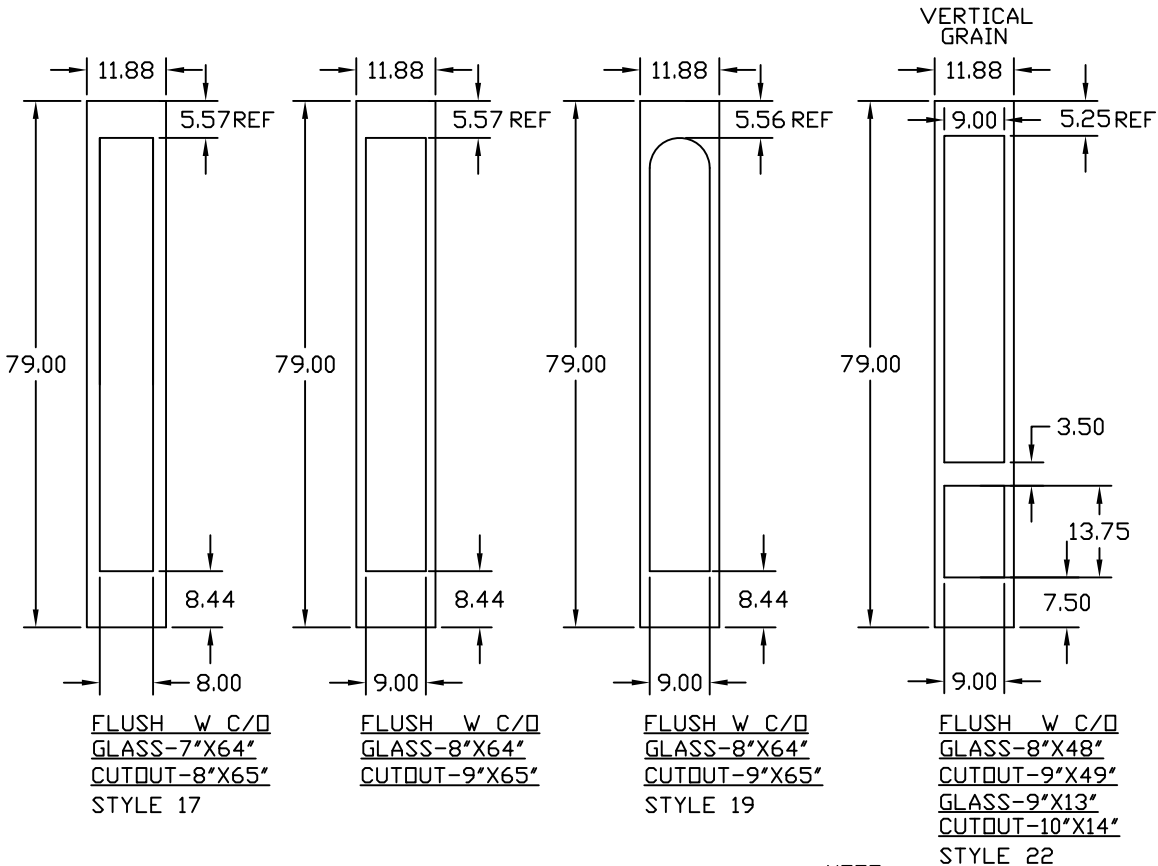

12" X 6'8" SIDELITES

NOTE:
SEE SIDELITE AVAILABILITY SHEET
FOR SIDELITE SIZE AVAILABILITY PER EMBOSSMENT

SIDELITE 6'8" LITE CUTOUT
DETAILS
24 GAUGE STEEL

DWG#	V-4
DATE	6-18-18
NAME	MJP
SECTION	V
PAGE	4