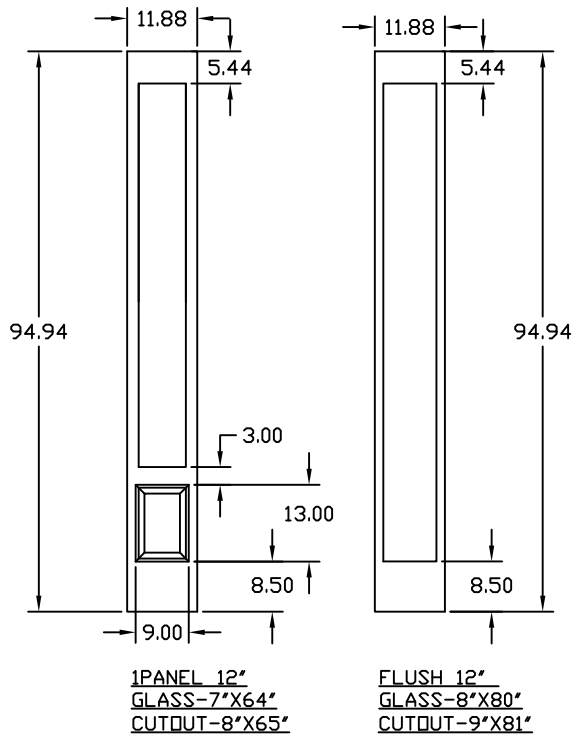

12" X 8'0" SIDELITES

14" X 8'0" SIDELITES

NOTE:
SEE SIDELITE AVAILABILITY SHEET
FOR SIDELITE SIZE AVAILABILITY PER EMBOSSMENT

SIDELITE 8'0" LITE CUTOUT
DETAILS
24 GAUGE SMOOTH STEEL

| | |
|---------|---------|
| DWG# | V-6 |
| DATE | 5-06-05 |
| NAME | MJP |
| SECTION | V |
| PAGE | 6 |