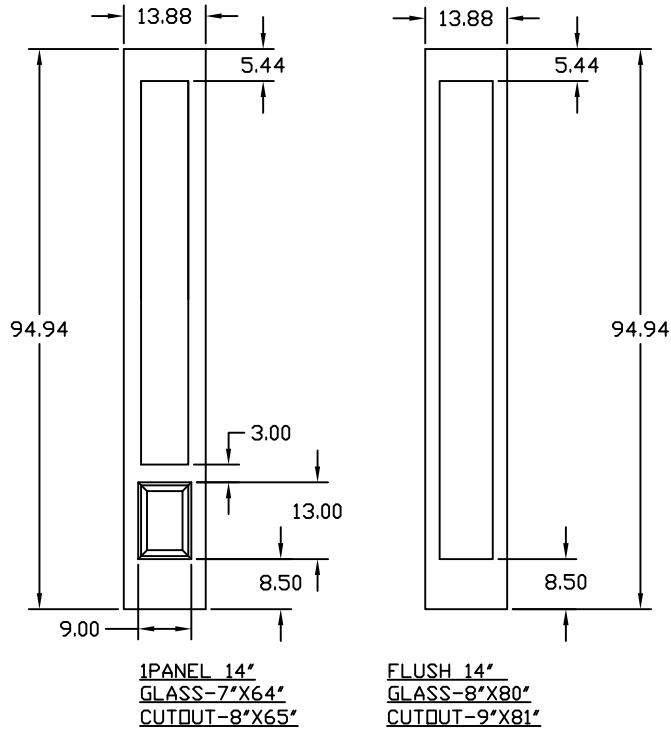

12" X 8'0" SIDELITES

14" X 8'0" SIDELITES

NOTE:
SEE SIDELITE AVAILABILITY SHEET
FOR SIDELITE SIZE AVAILABILITY PER EMBOSSMENT

SIDELITE 8'0" LITE CUTOUT
DETAILS
24 GAUGE SMOOTH STEEL

| | |
|---------|---------|
| DWG# | V-6 |
| DATE | 5-06-05 |
| NAME | MJP |
| SECTION | V |
| PAGE | 6 |