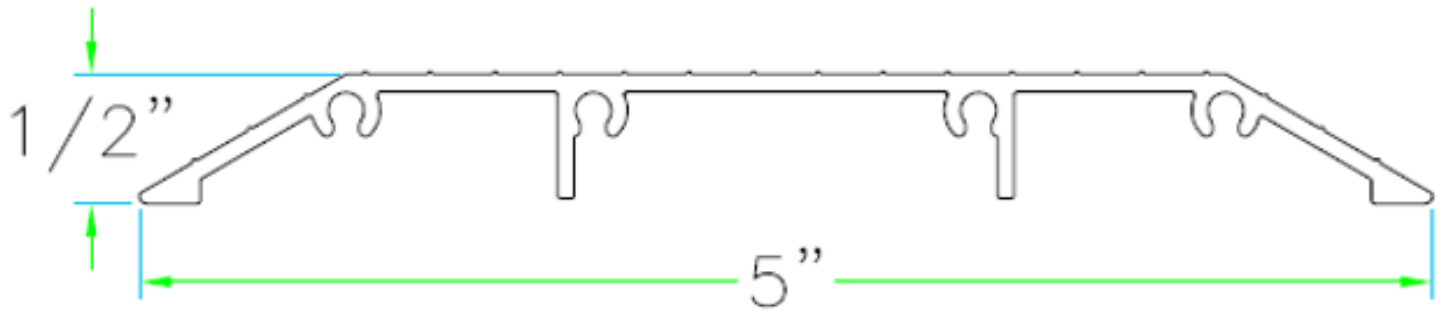

**5" ADA SADDLE SILL – STANDARD ON 4.5" to 5.5" Wall Thickness Units**

**6" ADA SADDLE SILL – STANDARD ON 5.5" to 6.5" Wall Thickness Units**

**7" ADA SADDLE SILL – STANDARD ON 6.5" to 7.5" Wall Thickness Units**

**8" ADA SADDLE SILL – STANDARD ON 7.5" to 8.5" Wall Thickness Units**